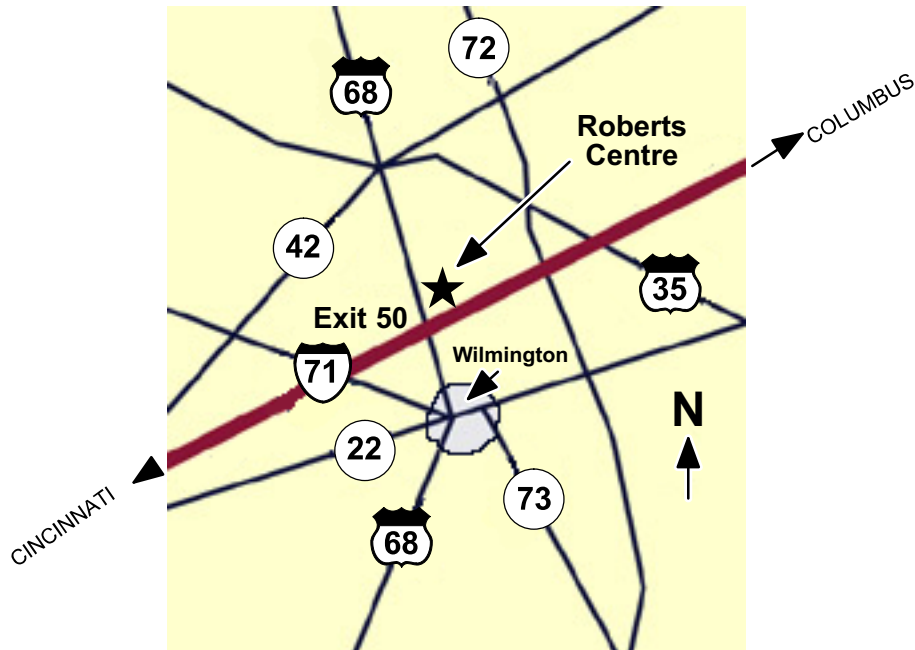

Roberts Centre

May 19-20, 2006

Directions:

The Roberts Convention Centre is located at I-71 and State Route 68, one hour from Columbus or Cincinnati, and 40 minutes from Dayton, Ohio.

DIRECTIONS:

FROM CINCINNATI, OHIO:

Take I-71 North
 Take Exit #50, Wilmington
 Turn left off the exit ramp, cross I-71
 Turn right onto Gano Road at the BP Station/Dairy Queen
 Turn left into the 3rd driveway to the front of the complex

FROM COLUMBUS, OHIO:

Take I-71 South
 Take Exit #50, Wilmington
 Turn right off the exit ramp
 Turn right onto Gano Road at the BP Station/Dairy Queen
 Turn left into the 3rd driveway to the front of the complex

FROM DAYTON, OHIO:

Take St. Rt. 35 East towards Xenia, OH
 Follow the 35 East By-pass around Xenia - signs say to Washington Court House, OH
 Exit at the Home Ave/ St. Rt. 68
 Turn right off the exit ramp onto St. Rt. 68 South
 Follow 68 South about 9 miles towards Wilmington
 Turn left at the BP Station/Dairy Queen onto Gano Road
 Turn left into the 3rd driveway to the front of the complex