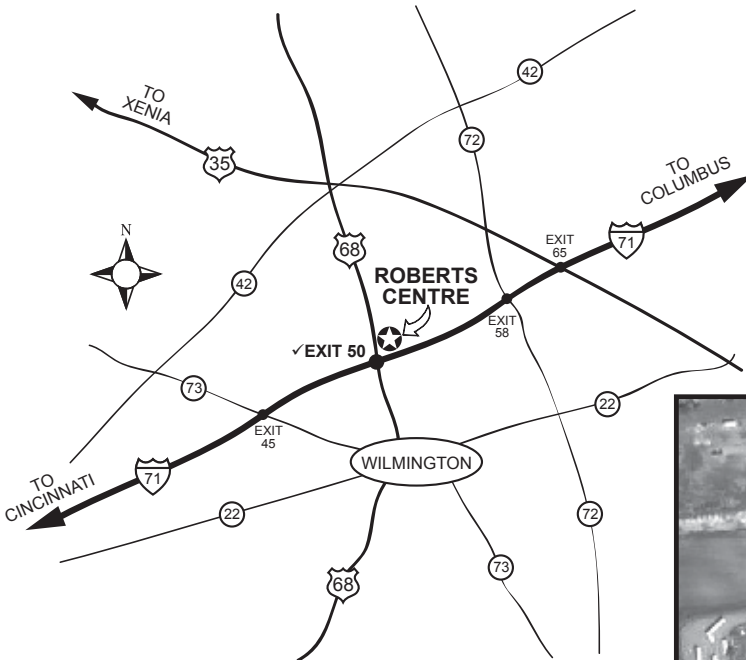

ROBERTS CENTRE

DIRECTIONS

The Roberts Convention Centre is located at I-71 and US Route 68, one hour from Columbus or Cincinnati, and 40 minutes from Dayton, Ohio.

FROM CINCINNATI, OHIO:

Take I-71 North
Take Exit 50, Wilmington
Turn left off the exit ramp, cross I-71
Turn right onto Gano Road at the BP Station/Dairy Queen
Turn left into the 3rd driveway to the front of the complex

FROM COLUMBUS, OHIO:

Take I-71 South
Take Exit 50, Wilmington
Turn right off the exit ramp
Turn right onto Gano Road at the BP Station/Dairy Queen
Turn left into the 3rd driveway to the front of the complex

FROM DAYTON, OHIO:

Take St. Rt. 35 East towards Xenia, OH
Follow the 35 East By-pass around Xenia - signs say to Washington Court House, OH
Exit at the Home Ave/ St. Rt. 68
Turn right off the exit ramp onto St. Rt. 68 South
Follow 68 South about 9 miles towards Wilmington
Turn left at the BP Station/Dairy Queen onto Gano Road
Turn left into the 3rd driveway to the front of the complex

Hampton Inn, 11484 Allen Rd, NW, Jeffersonville, OH 43128. 740-948-9499. I-71 at Exit 65. At the south outlet mall. (15 mi)

Amerihost Inn Jeffersonville South 11431 Allen Rd., Jeffersonville, OH 43158. 740-948-2104. I-71 at Exit 65. At the south outlet mall. (15 mi)